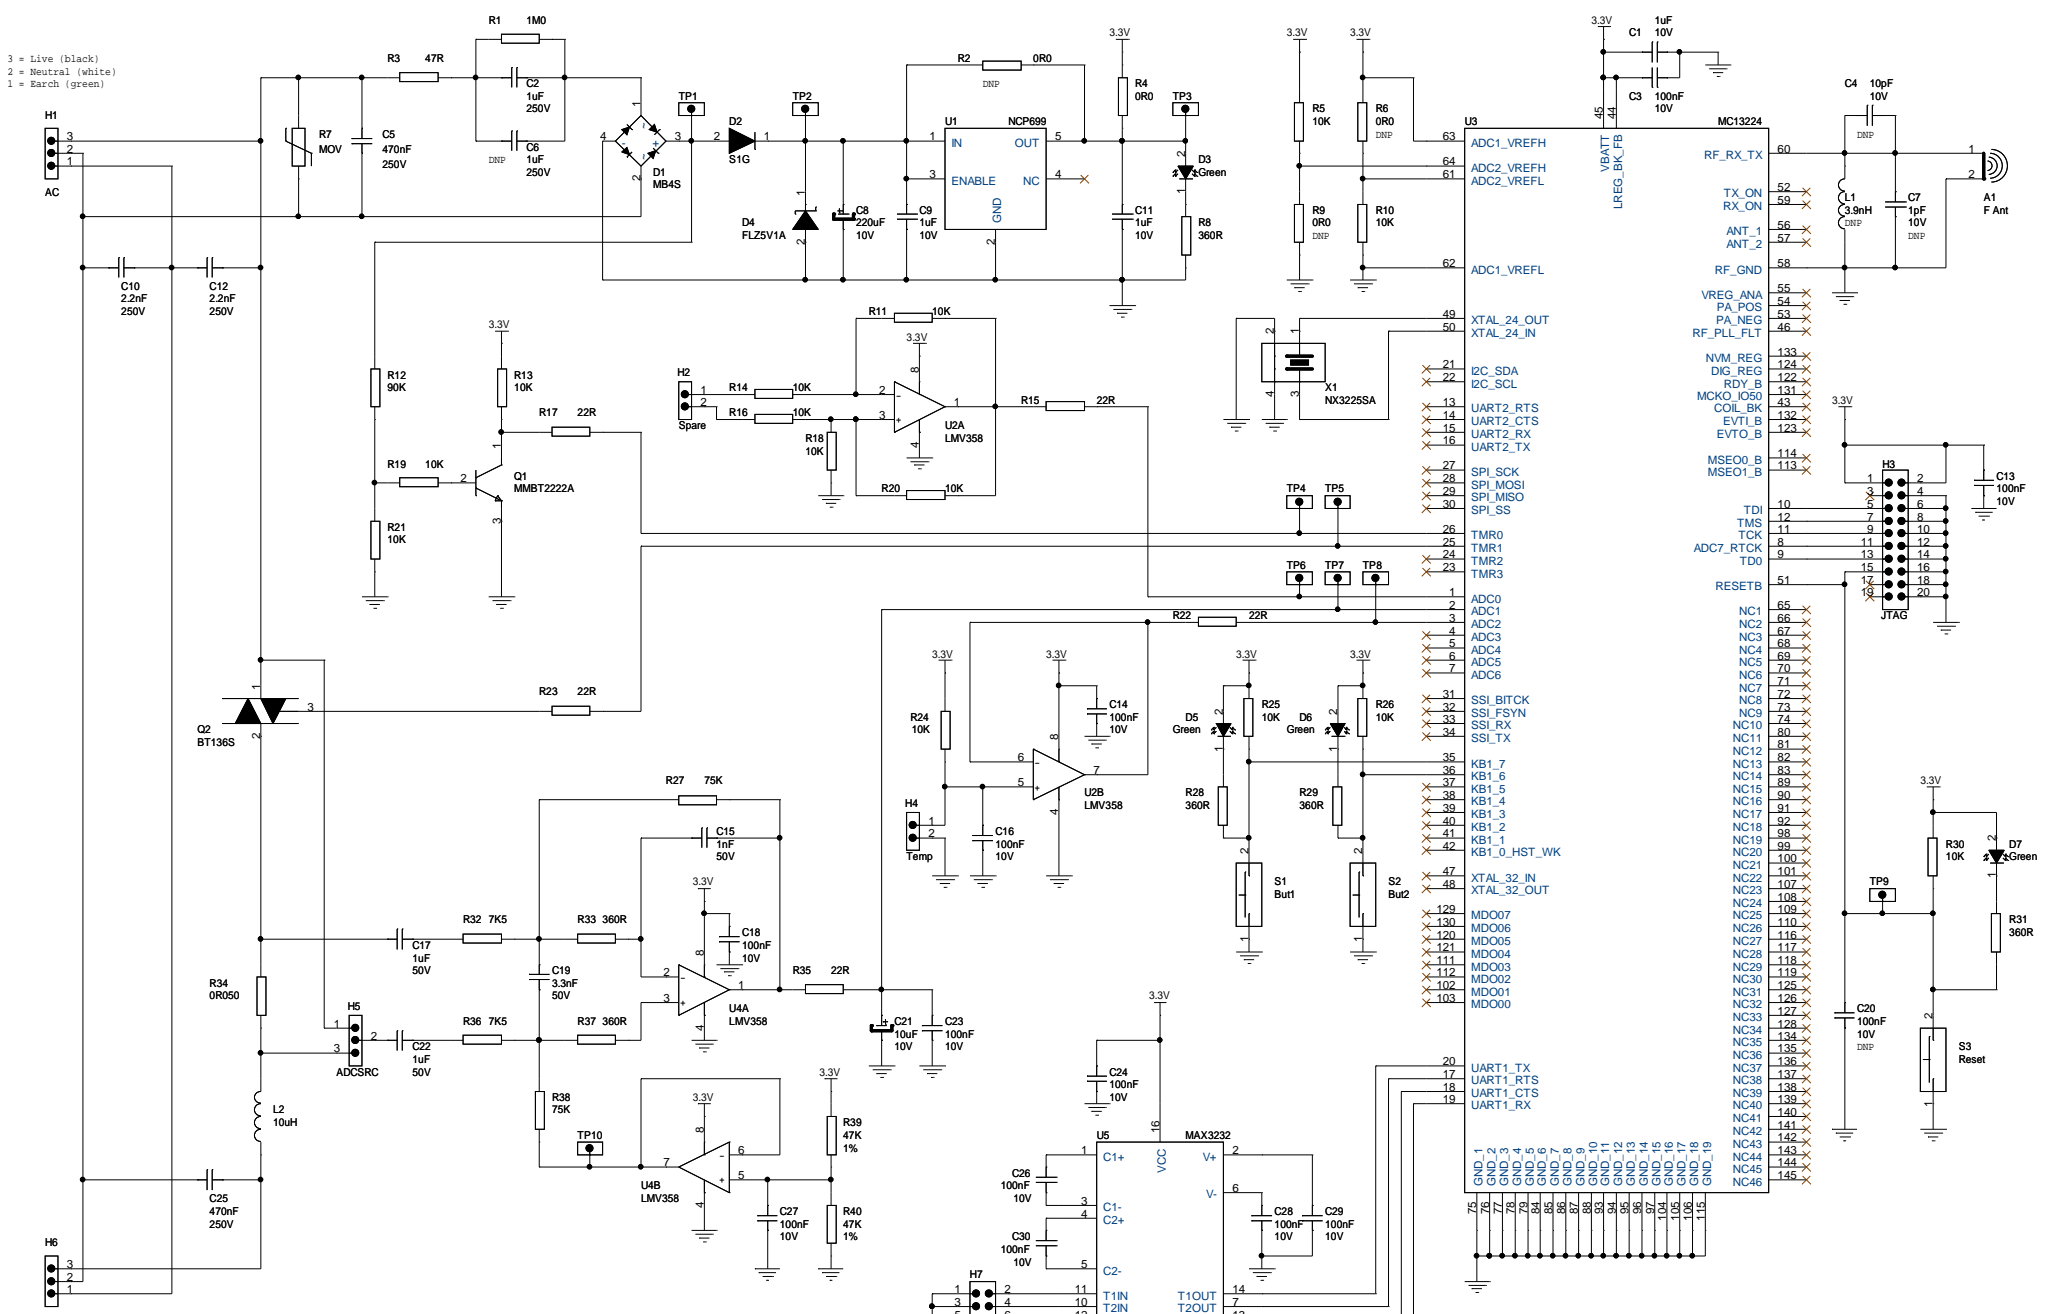

3 = Live (black)
2 = Neutral (white)
1 = Earth (green)

3 = Live (black)
2 = Neutral (white)
1 = Earth (green)

Title		
Dimmer: Power Supply - Current Sense - Power Control		
Size	Document Number	Rev
A3	108	A
Date:	Monday, August 31, 2009	Sheet 1 of 1