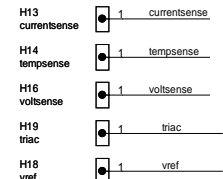

Title		
High Side Dimmer - High Voltage		
Size	Document Number	Rev
A3	111	A
Date:	Sunday, September 05, 2010	Sheet 1 of 2

INTERFACE

INDICATORS

MODE SWITCHES

UP/DOWN CONTROL

Title		
High Side Dimmer - Low Voltage		
Size	Document Number	Rev
A3	111	A
Date:	Sunday, September 05, 2010	Sheet 2 of 2