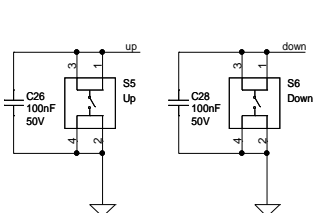

Title		
High Side Dimmer - High Voltage		
Size	Document Number	Rev
A3	111	A
Date:	Sunday, September 05, 2010	Sheet 1 of 2

INTERFACE

INDICATORS

MODE SWITCHES

UP/DOWN CONTROL

Title		
High Side Dimmer - Low Voltage		
Size	Document Number	Rev
A3	111	A
Date:	Sunday, September 05, 2010	Sheet 2 of 2