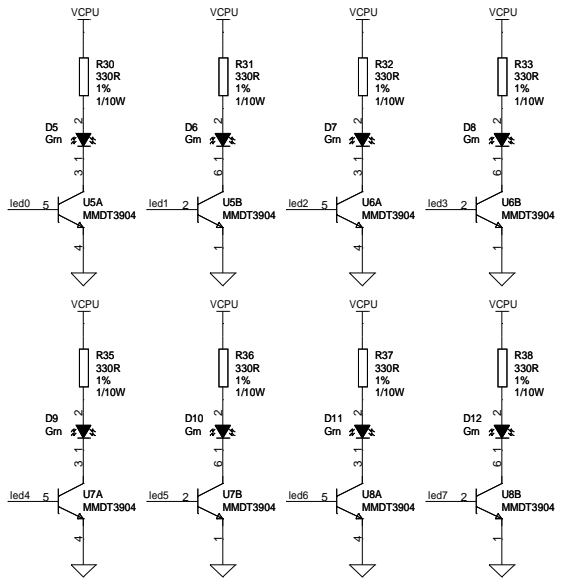

Title		
High Side Dimmer - High Voltage		
Size	Document Number	Rev
A3	111	A
Date:	Sunday, September 05, 2010	Sheet 1 of 2

INTERFACE

INDICATORS

MODE SWITCHES

UP/DOWN CONTROL

Title		
High Side Dimmer - Low Voltage		
Size	Document Number	Rev
A3	111	A
Date:	Sunday, September 05, 2010	Sheet 2 of 2