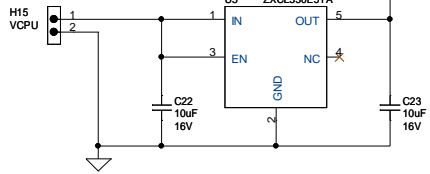

Title		
High Side Dimmer - High Voltage		
Size	Document Number	Rev
A3	111	A
Date:	Sunday, September 05, 2010	Sheet 1 of 2

INTERFACE

INDICATORS

MODE SWITCHES

UP/DOWN CONTROL

Title		
High Side Dimmer - Low Voltage		
Size	Document Number	Rev
A3	111	A
Date:	Sunday, September 05, 2010	Sheet 2 of 2