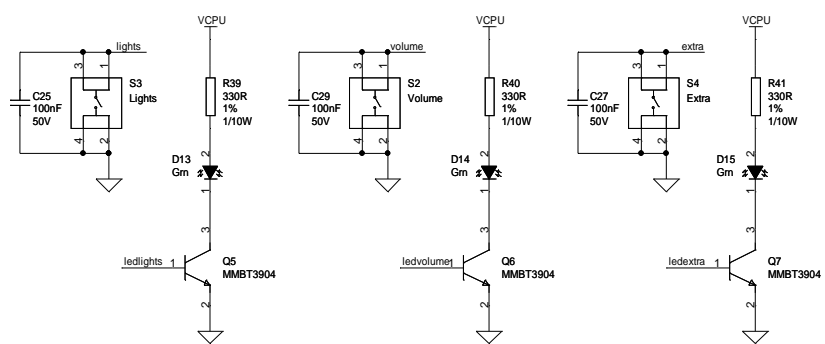

Title		
High Side Dimmer - High Voltage		
Size	Document Number	Rev
A3	111	A
Date:	Sunday, September 05, 2010	Sheet 1 of 2

INTERFACE

INDICATORS

MODE SWITCHES

UP/DOWN CONTROL

Title		
High Side Dimmer - Low Voltage		
Size	Document Number	Rev
A3	111	A
Date:	Sunday, September 05, 2010	Sheet 2 of 2