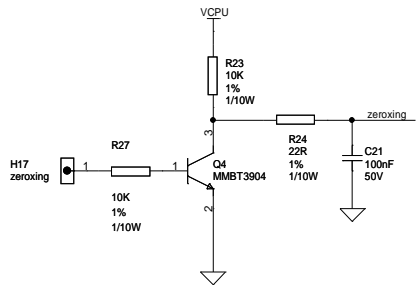

Title		
High Side Dimmer - High Voltage		
Size	Document Number	Rev
A3	111	A
Date:	Sunday, September 05, 2010	Sheet 1 of 2

INTERFACE

INDICATORS

MODE SWITCHES

UP/DOWN CONTROL

Title		
High Side Dimmer - Low Voltage		
Size	Document Number	Rev
A3	111	A
Date:	Sunday, September 05, 2010	Sheet 2 of 2