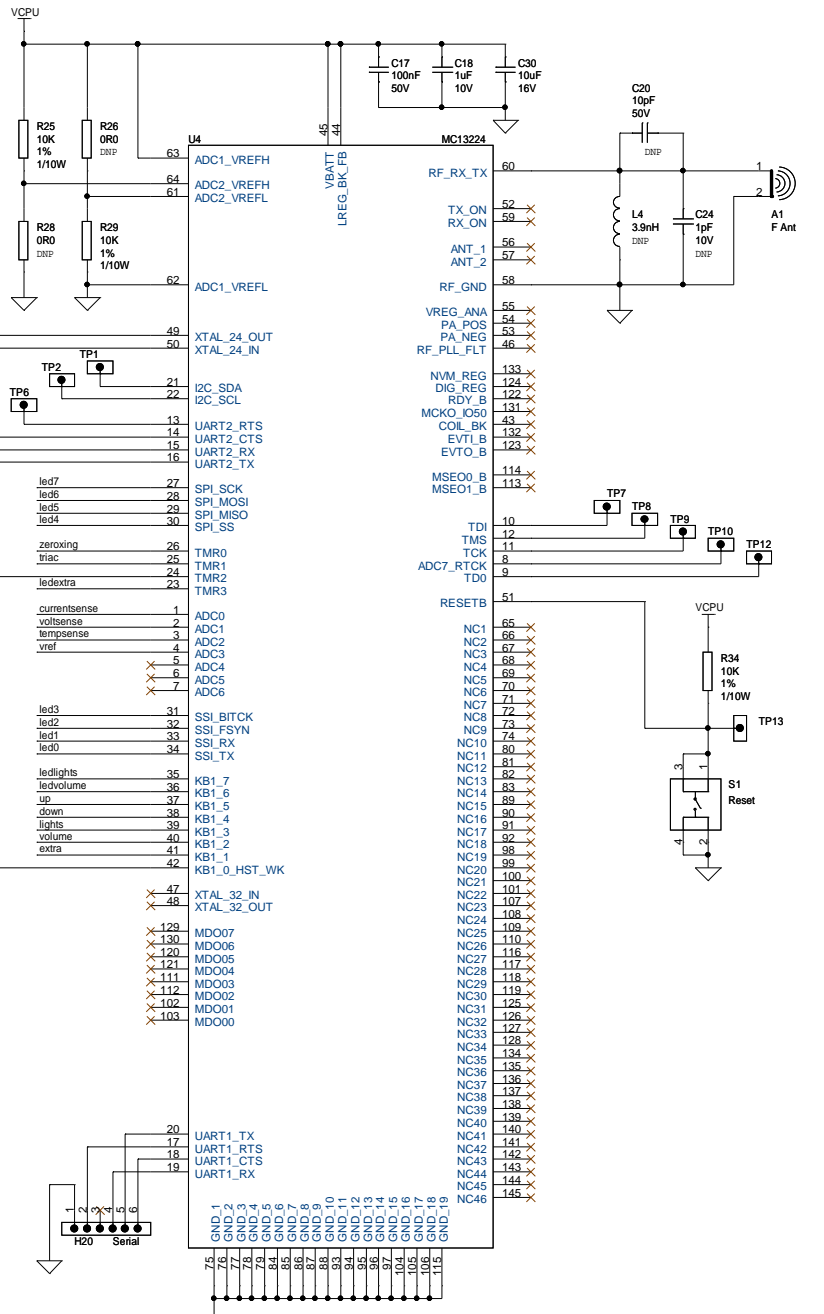

Title		
High Side Dimmer - High Voltage		
Size	Document Number	Rev
A3	111	A
Date:	Sunday, September 05, 2010	Sheet 1 of 2

INTERFACE

INDICATORS

MODE SWITCHES

UP/DOWN CONTROL

Title		
High Side Dimmer - Low Voltage		
Size	Document Number	Rev
A3	111	A
Date:	Sunday, September 05, 2010	Sheet 2 of 2